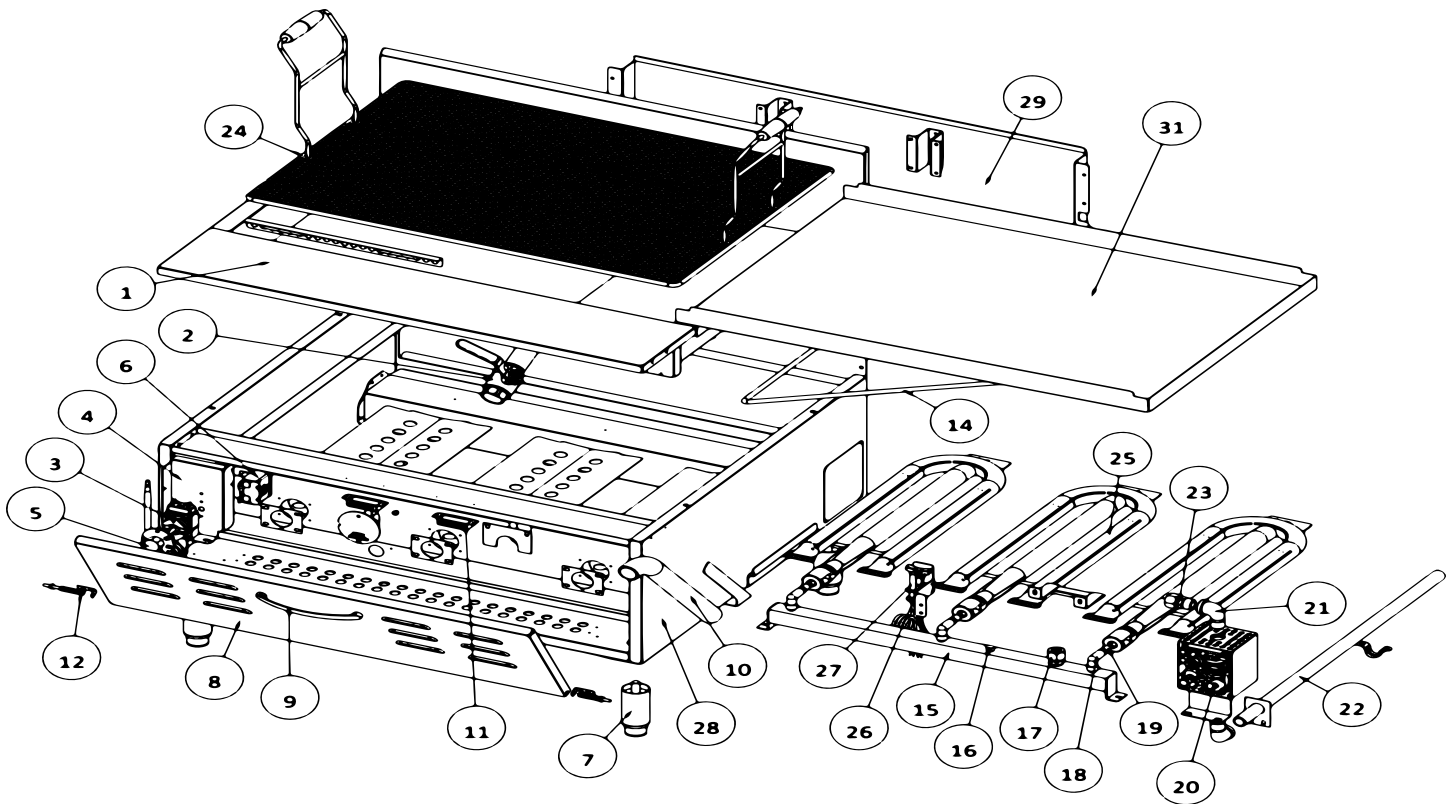

Parts Breakdown

Model **CE-CN-0030-FN** 48101

Parts Breakdown

Model CE-CN-0030-FN 48101

Item No.	Description	Position	Item No.	Description	Position	Item No.	Description	Position
Call	Tank Assembly for 48101	1	AS093	Door Spring for 48101	12	AS099	Gas Manifold for 48101	22
AD733	Drain Valve for 48101	2	AS094	Tank Lid Support Rod for 48101	13	A0142	1/2 to 15 Street Elbow for 48101	23
AN725	Thermostat for 48101	3	AS095	Tank Lid Assembly for 48101	14	AS100	Basket Screen Assembly for 48101	24
AS087	Thermostat Bracket for 48101	4	AS096	Gas Distribution Pipe for 48101	15	AS101	Basket Screen Assembly for 48101	24
AN728	Knob for 48101	5	AJ605	Test Plug for 48101	16	AP783	Burner for 48101	25
AN729	High Limit for 48101	6	AS097	3/8"-15 Connector for 48101	17	AN722	NG Pilot for 48101	26
AS088	Adjustable Leg for 48101	7	AP131	Nozzle Elbow for 48101	18	AS102	Pilot with Bracket LPG (Optional) for 48101	26A
AS089	Door External Plate for 48101	8	AJ595	Oven Nozzle for 48101	19	AN721	Thermal Pile for 48101	27
AS090	Door Handle for 48101	9	64530	Valve for 48101	20	Call	Housing Assembly for 48101	28
AS091	Extension Drain Pipe for 48101	10	AS098	Safety Control Valve LPG (Optional) for 48101	20A	AS103	Chimney for 48101	29
AS092	Door Magnet for 48101	11	AN718	Elbow for 48101	21			